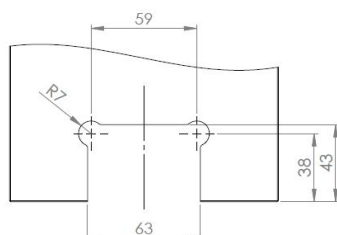

PRODUCT SHEET

Description:

Shower Hinge "Rio", Wall/Glass, SS-Look, Offset Back Plate, 8-10mm Glass Thickness, W/15 DG Angle Adjustment Function, & 25DG Return Function, Brass Material, Hidden Screws., Black Fiber Gaskets: 2 x 1mm & 2 x 2mm Thickness., Load Capacity Pr. Pair: 45kg

Item number:

15.23.884-0

Units	Box	Carton	HS Code	Barcode
Pcs.	1	20	8302100090	
				5704866501224

SISO A/S

Mileparken 11
DK-2740 Skovlunde
Denmark
VAT: 24786013

Phone +45 45 830 900

www.siso.dk
siso@siso.dk

Danske Bank
Nytorv Branch
Copenhagen
SWIFT: DABADKKK

Account no.
4180 3112 112936
IBAN Account
DK7230003112112936