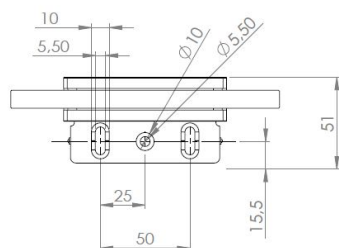

PRODUCT SHEET

Description:

Shower Hinge "Rio", Wall/Glass, SS-Look, Offset Back Plate, 8-10mm Glass Thickness, W/15 DG Angle Adjustment Function, & 25DG Return Function, Brass Material, Hidden Screws., Black Fiber Gaskets: 2 x 1mm & 2 x 2mm Thickness., Load Capacity Pr. Pair: 45kg

Item number:

15.23.884-0

Units	Box	Carton	HS Code	Barcode
Pcs.	1	20	8302100090	
				5704866501224

SISO A/S

Mileparken 11
DK-2740 Skovlunde
Denmark
VAT: 24786013

Phone +45 45 830 900

www.siso.dk
siso@siso.dk

Danske Bank
Nytorv Branch
Copenhagen
SWIFT: DABADKKK

Account no.
4180 3112 112936
IBAN Account
DK7230003112112936