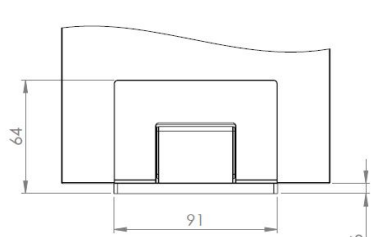

PRODUCT SHEET

Description:

Shower Hinge "Rio", Wall/Glass, SS-Look, Offset Back Plate, 8-10mm Glass Thickness, W/15 DG Angle Adjustment Function, & 25DG Return Function, Brass Material, Hidden Screws., Black Fiber Gaskets: 2 x 1mm & 2 x 2mm Thickness., Load Capacity Pr. Pair: 45kg

Item number:

15.23.884-0

Units	Box	Carton	HS Code	Barcode
Pcs.	1	20	8302100090	
				5704866501224

SISO A/S

Mileparken 11
DK-2740 Skovlunde
Denmark
VAT: 24786013

Phone +45 45 830 900

www.siso.dk
siso@siso.dk

Danske Bank
Nytorv Branch
Copenhagen
SWIFT: DABADKKK

Account no.
4180 3112 112936
IBAN Account
DK7230003112112936